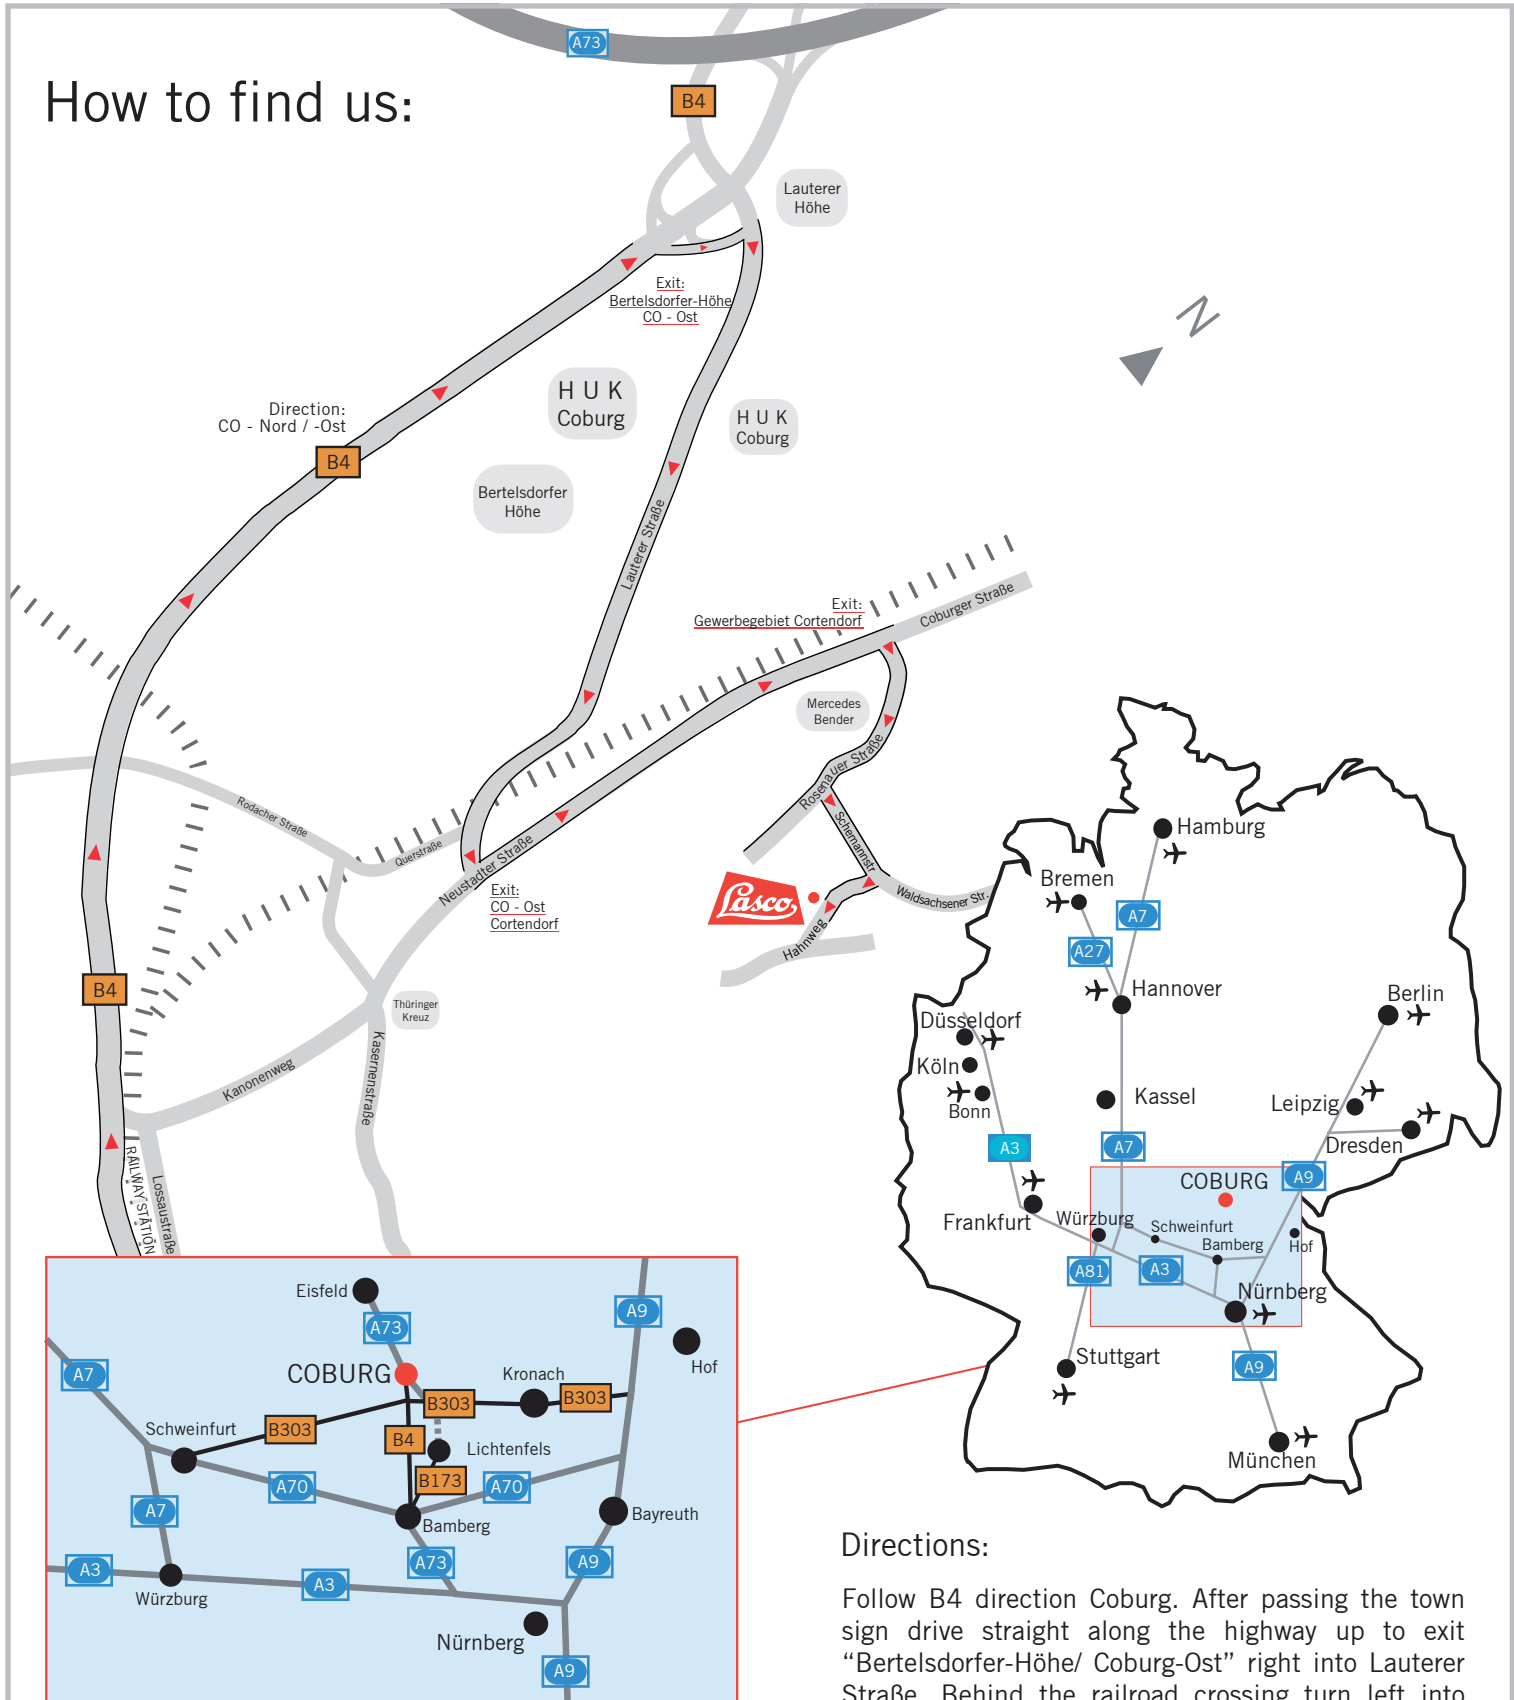

LASCO UMFORMTECHNIK WERKZEUGMASCHINENFABRIK

How to find us:

Directions:

Follow B4 direction Coburg. After passing the town sign drive straight along the highway up to exit "Bertelsdorfer-Höhe/ Coburg-Ost" right into Lauterer Straße. Behind the railroad crossing turn left into Neustadter Straße. Follow it until you reach the exit "Gewerbegebiet Cortendorf" (traffic lights right). Drive along Rosenauer Straße, after 300 m turn left into Schemannstraße and take the next possibility right (Hahnweg).